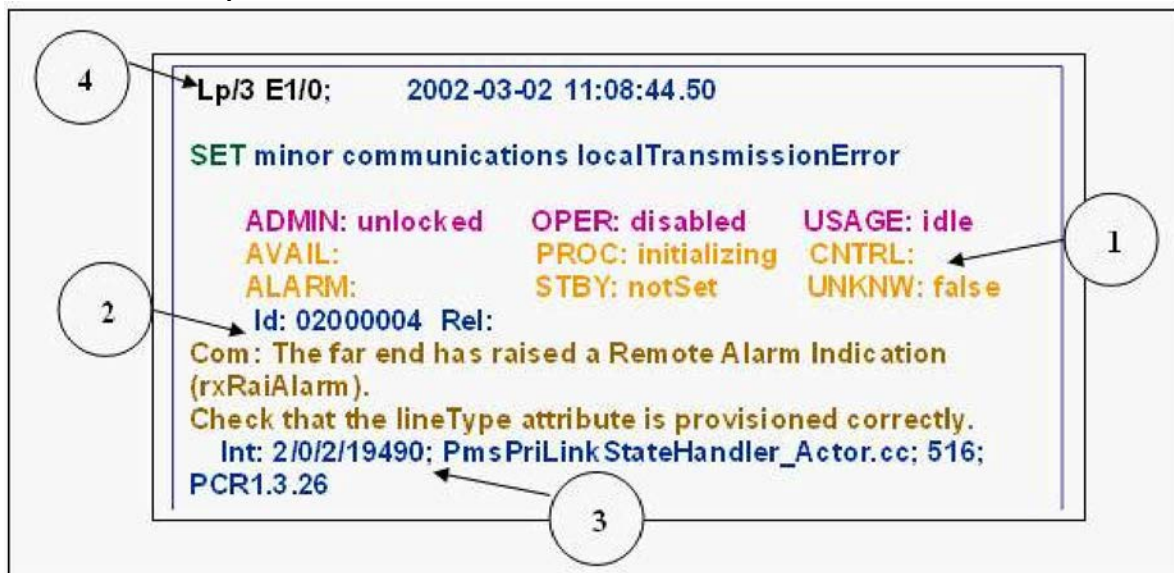

What is the meaning of an SCN?

- A. Signal Centre Node
- B. System Centre Node
- C. State Change Notification
- D. Synchronous Change Notification

Answer: C

QUESTION: 116

Click on the Exhibit button.

Where is the component name in the PCUSN alarm format indicated in the exhibit?

- A. 1
- B. 2
- C. 3
- D. 4

Answer: D

QUESTION: 117

Which alarm indicates a lack of available Agprs resources compared with the number of GPRS radio resources defined on all GPRS cells of the BSC?

- A. 1520
- B. 1521
- C. 1522

- A. IFM
- B. ABM
- C. RECAL
- D. ALPRO

Answer: C

QUESTION: 120

Click on the Exhibit button.

Which hardware failure could result when a 1067(Abis Event Reporting Fault - cause: DRX Link) is triggered?

The screenshot shows an alarm management interface. At the top, there is a search field containing "summary of transceiverEquipments per bts 5,4,0,1" and a "Status:" dropdown menu set to "All". Below the search field are two radio buttons: "Replace list with selected alarms" and "Add requested alarms to list", along with a "Reset List" button. The main part of the interface is a table with the following columns: "sev", "ent", "tit", "faultNumber", and "Cause".