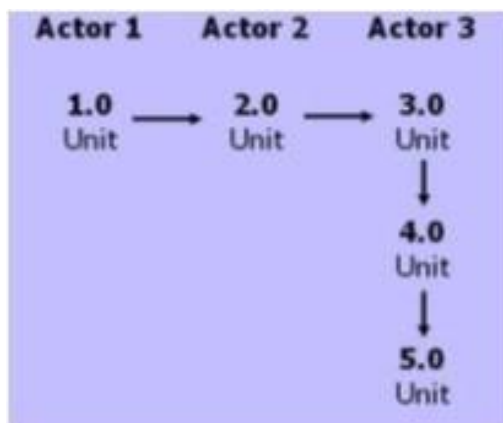

-- Exhibit --

In the table, the number 20.2, which represents the inspection rate, is a:

- A. Metric
- B. Correlation Coefficient
- C. Measure
- D. Variability Factor

**Answer:** A

**QUESTION:** 338

-- Exhibit --

-- Exhibit --

The diagram is a:

- A. Configuration Management Artifacts Map
- B. Screen Play Script Mapping Diagram
- C. Use Case Boundary Diagram
- D. Unit Testing Flow Diagram
- E. Unit Level Process Map