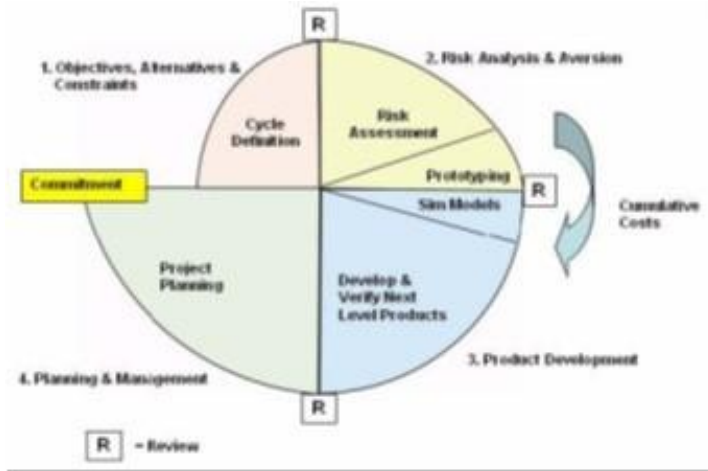

-- Exhibit --

The diagram is a:

- A. Configuration Management Artifacts Map
- B. Screen Play Script Mapping Diagram
- C. Use Case Boundary Diagram
- D. Unit Testing Flow Diagram
- E. Unit Level Process Map

**Answer:** E

**QUESTION:** 339

-- Exhibit --

-- Exhibit --

The diagram is a:

- A. Data Flow Diagram
- B. Entity Relationship Diagrams
- C. State Transition Diagram
- D. USE CASE Diagram

**Answer:** B

**QUESTION:** 340

-- Exhibit --

-- Exhibit --

With regards to Entity Relationship Diagrams, the diagram is a:

- A. One to one
- B. One to zero or one
- C. One to many
- D. One to zero or many

**Answer:** C

**QUESTION:** 341

-- Exhibit --

-- Exhibit --

The diagram is of the Development Model.

- A. Waterfall
- B. Iterative
- C. Exploratory
- D. Spiral
- E. None of the above

**Answer:** D

**QUESTION:** 342

-- Exhibit --

CABA